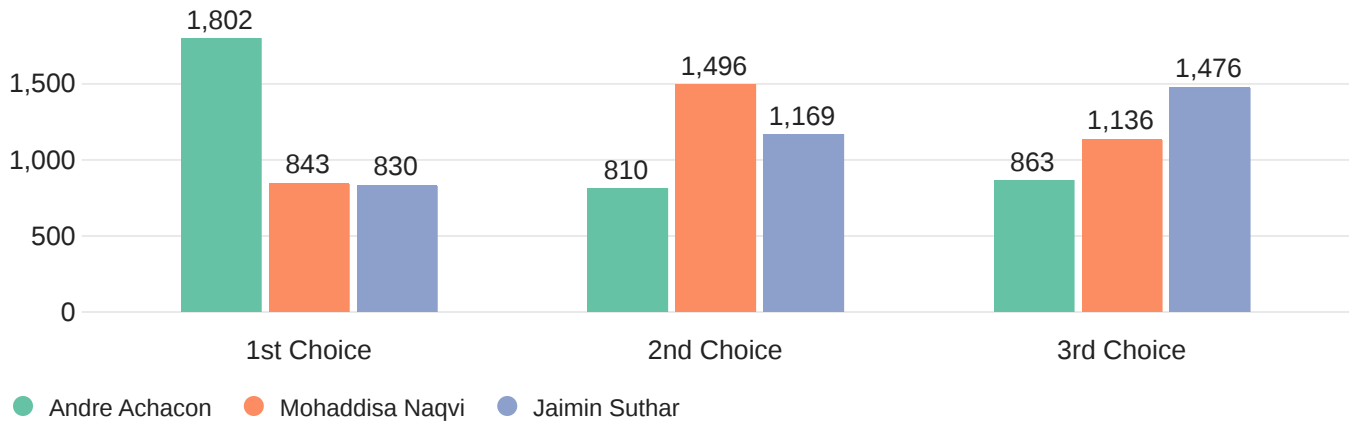

Vice President of Finance

3475 Responses

Vice President of Finance

3475 Responses

Field		1		2		3	Total
Andre Achacon	51.86%	1,802	23.31%	810	24.83%	863	3475
Mohaddisa Naqvi	24.26%	843	43.05%	1,496	32.69%	1,136	3475
Jaimin Suthar	23.88%	830	33.64%	1,169	42.47%	1,476	3475

Andre Achacon is elected as Vice President of Finance.