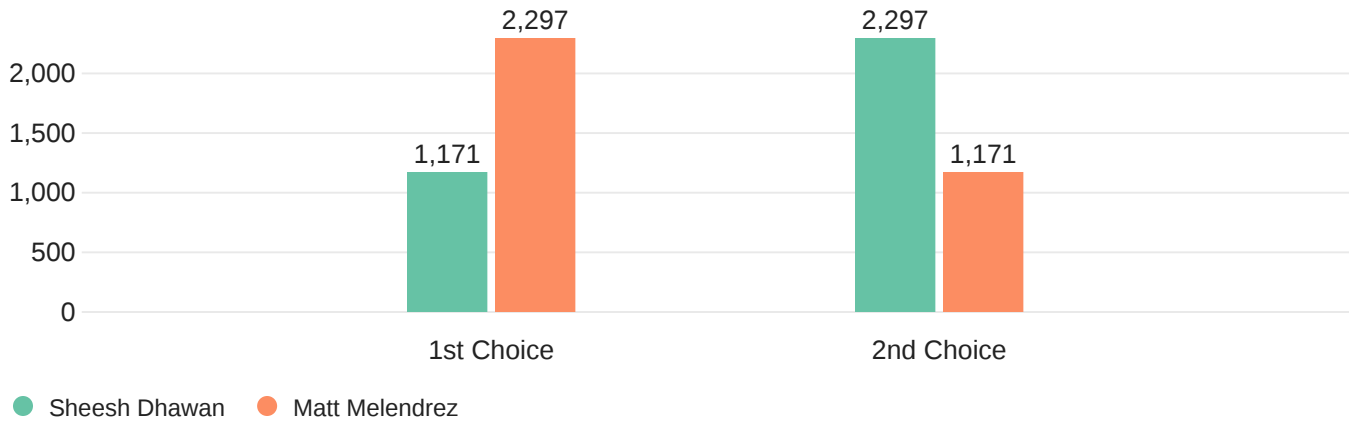

Recalculated Totals:

- Nikki Majidi receives 1775 votes (50.9%)
- Johnny Baeza receives 1709 votes (49.1%)

Nikki Majidi is elected as ASI President.

Executive Vice President

3468 Responses

Executive Vice President