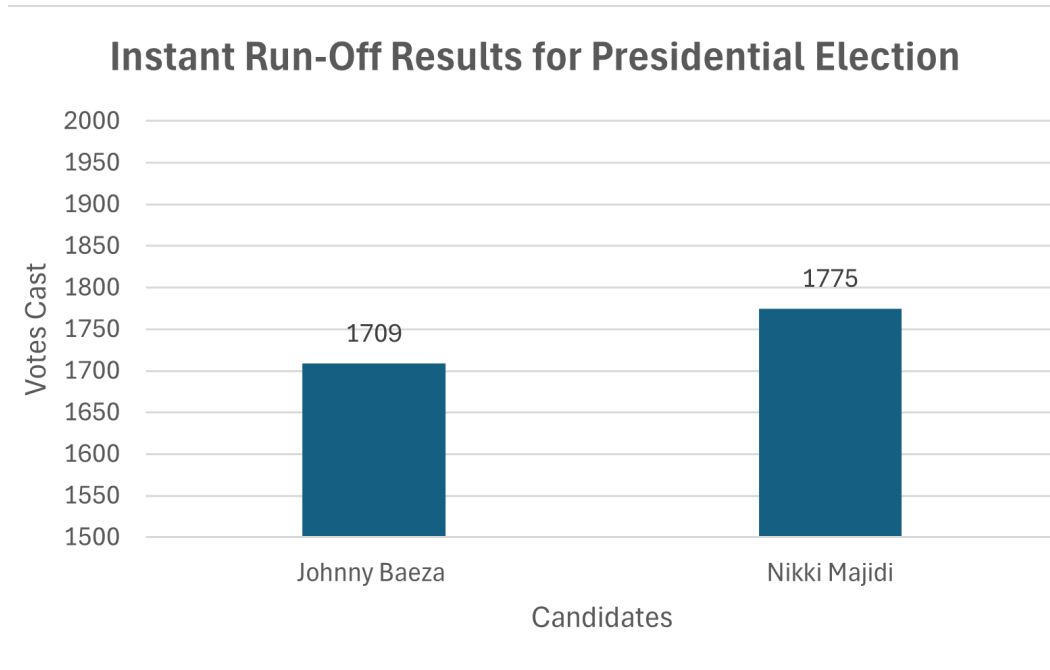

The filter displays the votes that Johnny Baeza received as 2nd choice when Archie Sehgal is voters first choice.

Field	Choice Count
2	298

When Teresa selected as 1st choice, Archie selected as 2nd choice, Johnny is selected as 3rd choice votes:

Field	Choice Count
3	60

When Archie selected as 1st choice, Teresa selected as 2nd choice, Johnny is selected as 3rd choice votes:

Field	Choice Count
3	98

Since two candidates have now been eliminated, the above votes are all Johnny's redistributed votes. A total of 456 votes will be redistributed to Johnny.

Recalculated Totals:

- Nikki Majidi receives 1775 votes (50.9%)
- Johnny Baeza receives 1709 votes (49.1%)

Nikki Majidi is elected as ASI President.

Executive Vice President

3468 Responses

Executive Vice President