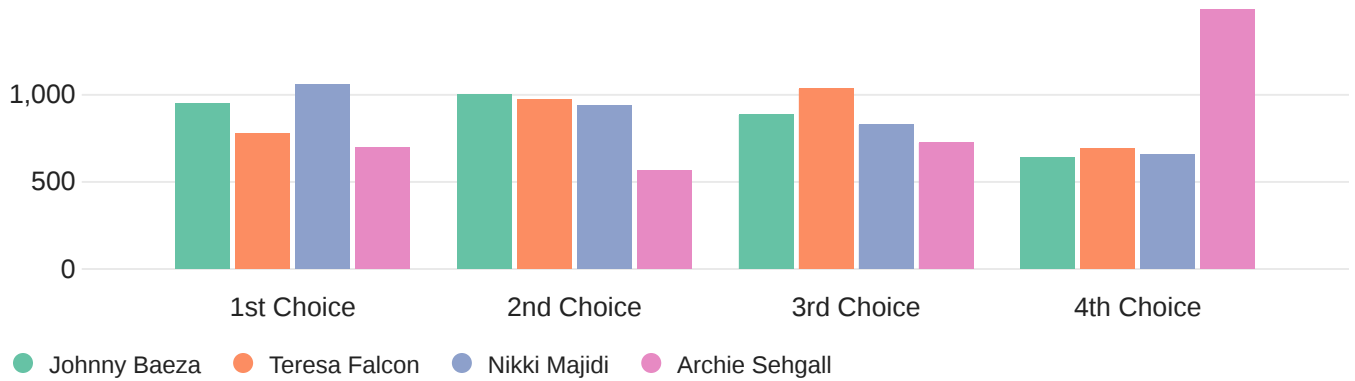

2024 ASI General Election Results

A total of 3,532 votes were cast at 9.32% of the eligible-to-vote student population in the 2024 ASI Elections. Voters were able to abstain from any specific election giving explanation to response rate being lower than total ballot submissions.

President

3484 Responses

President

3484 Responses

Field	1	Total
Johnny Baeza	27.35% 953	3484
Teresa Falcon	22.27% 776	3484
Nikki Majidi	30.37% 1,058	3484
Archie Sehgal	20.01% 697	3484

Candidate with fewest 1st choice votes is eliminated: Archie Sehgal

Instant Run-Off Results for Presidential Election

Archie Sehgal's total 1st choice votes:

Field	Choice Count
1	697

Archie's redistributed 2nd choice votes to Teresa Falcon:

The filter displays the votes that Teresa Falcon received as 2nd choice when Archie Sehgal is voters first choice.